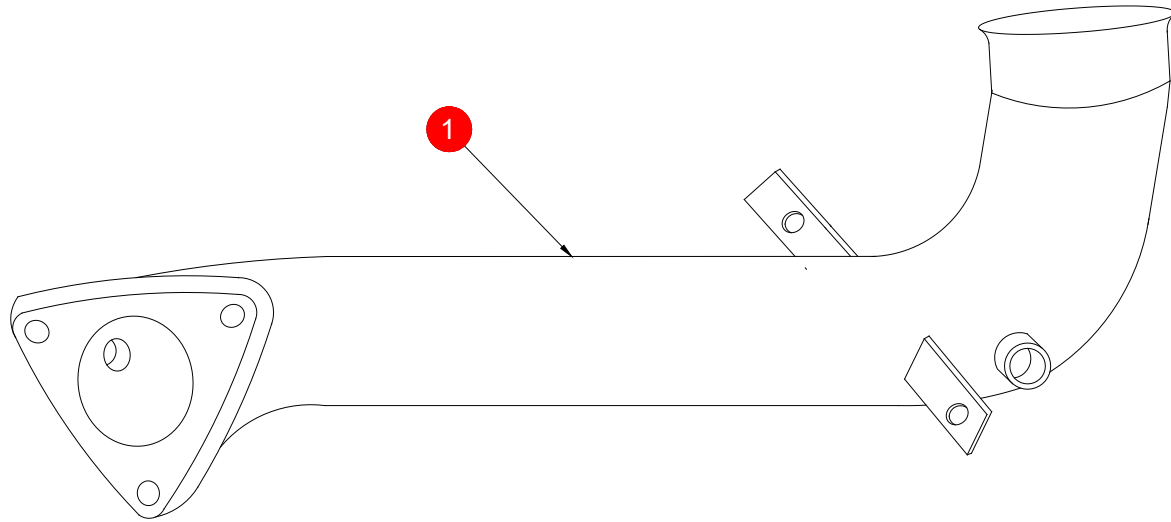

FITTING INSTRUCTIONS

[]

CAR	CITROEN DS3 1.6T INC. Racing	PART NO.	SCNC014
YEAR	2010-	FIT KITS	N/A
NOTES	Use O.E Bolts and clamp to fit to original	FEATURES	Pipe diameter:- 63.5mm/2.5"

NO.	PART NO.	DESCRIPTION	QTY
1	461CN	De-Cat	1

NOTE: ENSURE SCORPION SYSTEM IS CLEAR OF MOVING PARTS AND ALL ORIGINAL FUNCTIONS WORK CORRECTLY.

CLASSIFICATION	Motorsport Use Only
HOMOLOGATED	No
DATE	17/01/14
ISSUE	02
AUTHORISED	T.ROWLEY